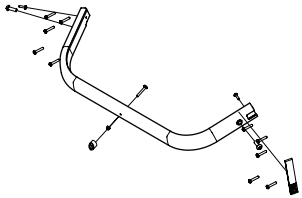

# Thule Lite 2

10203007

**THULE**  
SWEDEN

30191034 (Body - LTE2- Bluegrass 17-X)

50191830

30191511  
(Cover - Mesh - LTE2- Bluegrass 17-X)

40292032

30191513  
(Cover - Weather - Double 17-X)

40103031  
Vent/ upper frame  
weather cover clips bag

40105349  
(Crotch Pad Set 17-X)

33510424  
(Sunshade - Double 17-X)

40105306  
(Shoulder Pad Set 17-X)

40105336

40105346 (Left)  
40105347 (Right)

40105314

40105352

40105292

40105298

40105386

40105338 (Left)  
40105339 (Right)

41191529

40105387

41211225 (Left)  
41211228 (Right)