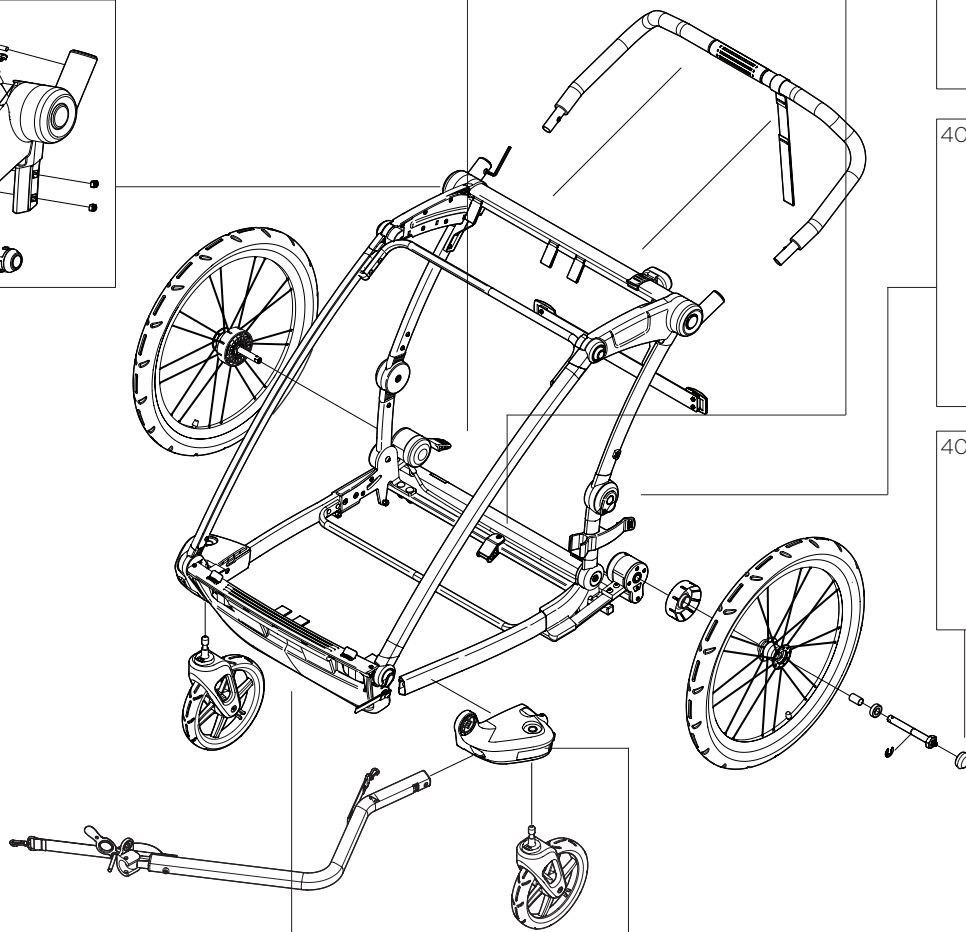

# Thule Lite 2

10203007

**THULE**  
SWEDEN

30191034 (Body - LTE2- Bluegrass 17-X)

50191830

30191511  
(Cover - Mesh - LTE2- Bluegrass 17-X)

40292032

30191513  
(Cover - Weather - Double 17-X)

40103031  
Vent/ upper frame  
weather cover clips bag

40105349  
(Crotch Pad Set 17-X)

33510424  
(Sunshade - Double 17-X)

40105306  
(Shoulder Pad Set 17-X)

40105336

40105346 (Left)  
40105347 (Right)

40105314

40105352

40105292

40105298

40105386

40105338 (Left)  
40105339 (Right)

41191529

40105387

41211225 (Left)  
41211228 (Right)