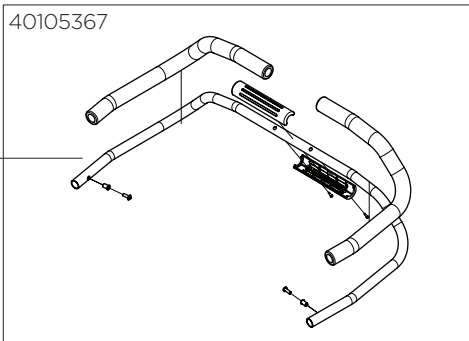

# Thule Lite 2

10203007

**THULE**  
SWEDEN

40107000

40105367

40105331

40105324

40105355

40105325

40105321 (Left side)  
40105322 (Right side)

50191749

40192439 (Left side)  
40192440 (Right side)

40192442

50191755 (Left side)  
50191760 (Right side)

40105369