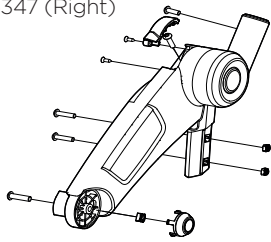

# Thule Lite 2

10203007

**THULE**  
SWEDEN

30191034 (Body - LTE2- Bluegrass 17-X)

50191830

30191511  
(Cover - Mesh - LTE2- Bluegrass 17-X)

40292032

30191513  
(Cover - Weather - Double 17-X)

40103031  
Vent/ upper frame  
weather cover clips bag

40105349  
(Crotch Pad Set 17-X)

33510424  
(Sunshade - Double 17-X)

40105306  
(Shoulder Pad Set 17-X)

40105336

40105346 (Left)  
40105347 (Right)

40105314

40105352

40105292

40105298

40105386

40105338 (Left)  
40105339 (Right)

41191529

40105387

41211225 (Left)  
41211228 (Right)