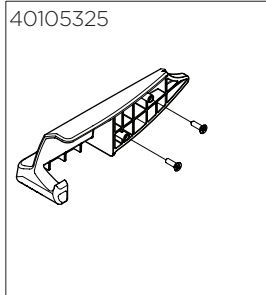

# Thule Lite 2

10203007

**THULE**  
SWEDEN

40107000

40105367

40105331

40105324

40105355

40105325

40105321 (Left side)  
40105322 (Right side)

50191749

40192439 (Left side)  
40192440 (Right side)

40192442

50191755 (Left side)  
50191760 (Right side)

40105369