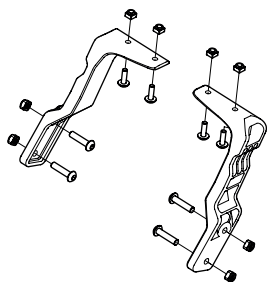

Thule Lite 2

10203007

THULE
SWEDEN

40105274