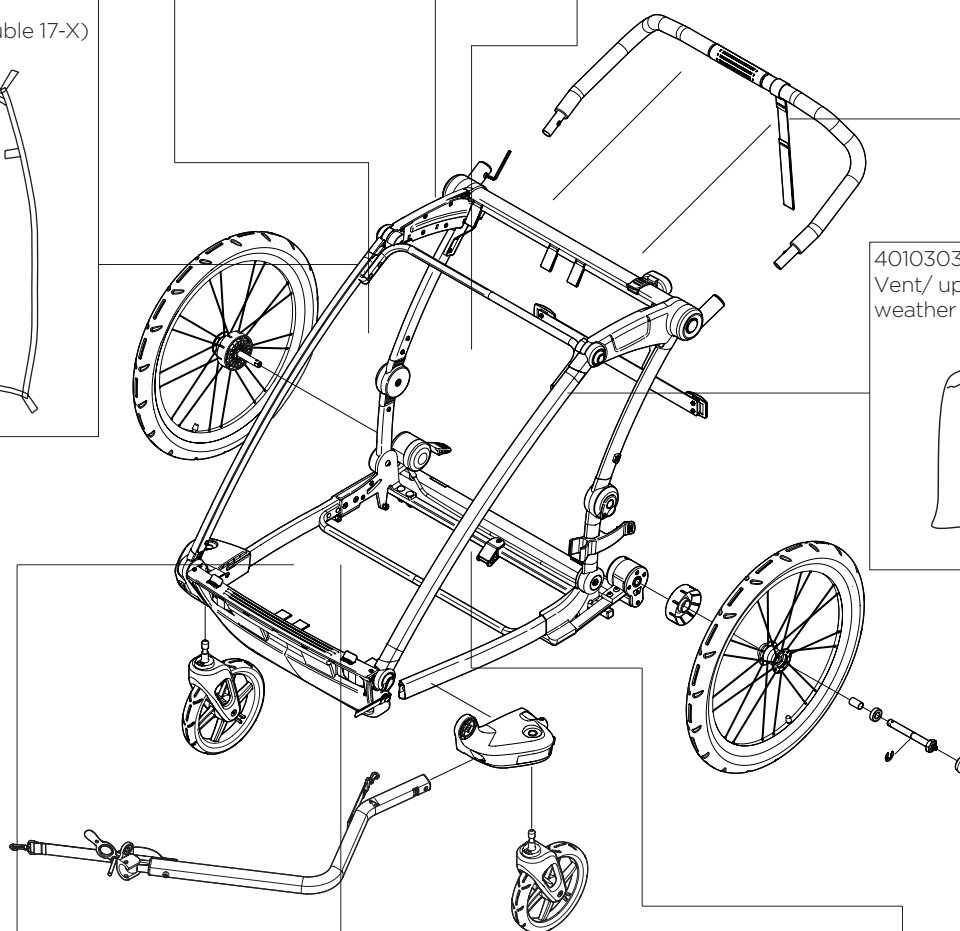

# Thule Lite 2

10203007

**THULE**  
SWEDEN

30191034 (Body - LTE2- Bluegrass 17-X)

50191830

30191511  
(Cover - Mesh - LTE2- Bluegrass 17-X)

40292032

30191513  
(Cover - Weather - Double 17-X)

40103031  
Vent/ upper frame  
weather cover clips bag

40105349  
(Crotch Pad Set 17-X)

33510424  
(Sunshade - Double 17-X)

40105306  
(Shoulder Pad Set 17-X)

40105336

40105346 (Left)  
40105347 (Right)

40105314

40105352

40105292

40105298

40105386

40105338 (Left)  
40105339 (Right)

41191529

40105387

41211225 (Left)  
41211228 (Right)