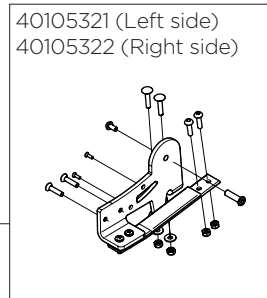

# Thule Lite 2

10203007

**THULE**  
SWEDEN

40107000

40105367

40105331

40105324

40105355

40105325

40105321 (Left side)  
40105322 (Right side)

50191749

40192439 (Left side)  
40192440 (Right side)

40192442

50191755 (Left side)  
50191760 (Right side)

40105369