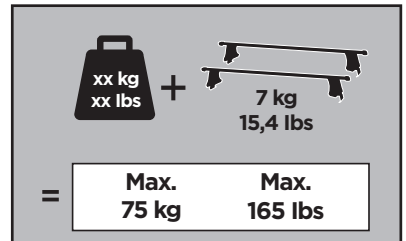

Thule Rapid System Kit 1051

> Instructions

VOLKSWAGEN Bora, 4-dr Sedan, 99-05

VOLKSWAGEN Bora Variant, 5-dr Estate, 99-05

VOLKSWAGEN Golf IV, 5-dr Hatchback, 98-04 / *99-06

VOLKSWAGEN Jetta IV, 5-dr Hatchback, 99-05

*North America

ISO 11154-E

141051

C.20141215
519-1051-03

Bring your life

thule.com