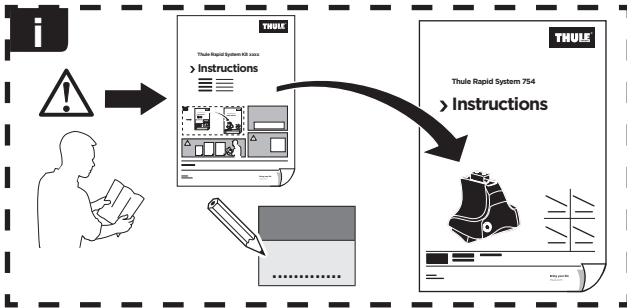

Thule Rapid System Kit 1051

> Instructions

VOLKSWAGEN Bora, 4-dr Sedan, 99-05

VOLKSWAGEN Bora Variant, 5-dr Estate, 99-05

VOLKSWAGEN Golf IV, 5-dr Hatchback, 98-04 / *99-06

VOLKSWAGEN Jetta IV, 5-dr Hatchback, 99-05

*North America

ISO 11154-E

141051

C.20141215
519-1051-03

Bring your life

thule.com