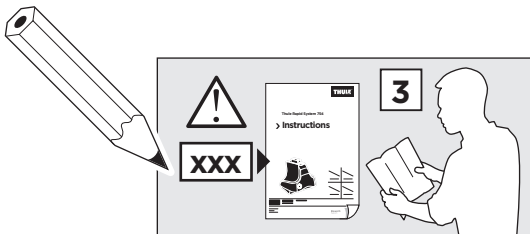

2

VOLKSWAGEN Bora, 4-dr Sedan, 99-05
VOLKSWAGEN Bora Variant, 5-dr Estate, 99-05
VOLKSWAGEN Golf IV, 5-dr Hatchback, 98-04 / *99-06
VOLKSWAGEN Jetta IV, 5-dr Hatchback, 99-05