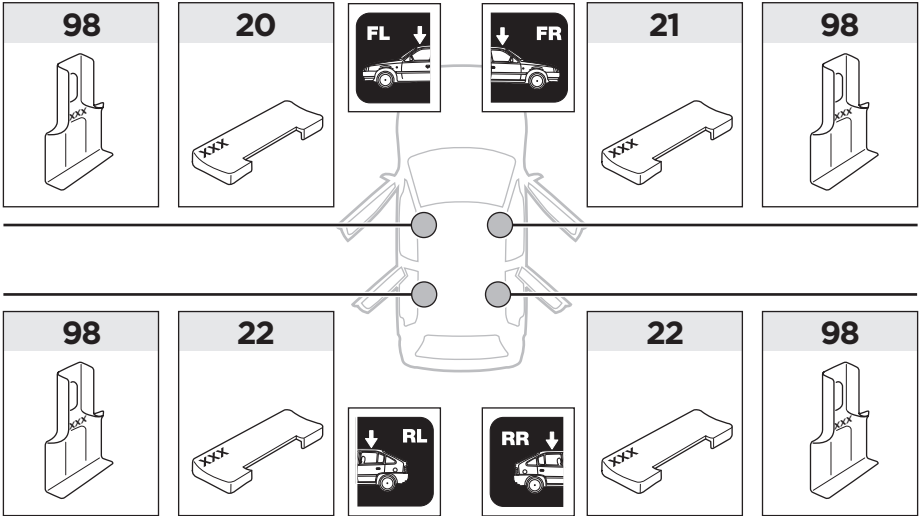

2

VOLKSWAGEN Bora, 4-dr Sedan, 99-05
VOLKSWAGEN Bora Variant, 5-dr Estate, 99-05
VOLKSWAGEN Golf IV, 5-dr Hatchback, 98-04 / *99-06
VOLKSWAGEN Jetta IV, 5-dr Hatchback, 99-05