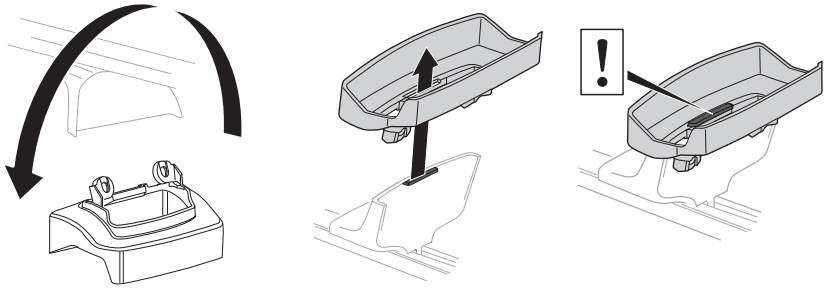

2

A

B

C

EN Only a few turns
DE Nur wenige Umdrehungen
FR Quelques tours uniquement
NL Slechts enkele slagen
IT Solo qualche giro
ES Sólo algunas vueltas
PT Noções básicas
SV Endast några varv
DK Kun nogle få omgange
NE Bare noen få omdreinger
FI Vain muutama kierros

ET Ainult mõni pööre
LV Tikai dažī apgriezieni
LT Tik keli pasukimai
PL Wystarczy kilka obrotów
RU Только несколько оборотов
UK Лише декілька обертів
BG Само няколко завъртания
CS Pouze několik otáček
SK Len niekoľko otáčok
SL Le nekaj obratov
HR/BIH Samo nekoliko okreta

RO Doar câteva rotiri
HU Csak néhány fordítás
EL Μόνο λίγες περιστροφές
TR Yalnızca birkaç tur

بعض دورات فقط **AR**
רק מספר סיבובים **HE**

ZH 仅几圈
JA 2～3回転のみ
KO 몇 번만 돌리면 됨
TH เพียงสองสามรอบ