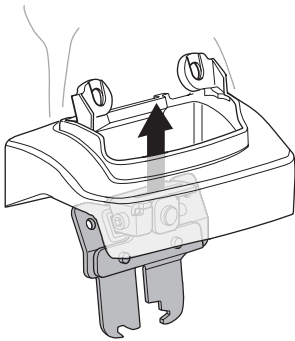

2

A

B

C

EN Only a few turns
DE Nur wenige Umdrehungen
FR Quelques tours uniquement
NL Slechts enkele slagen
IT Solo qualche giro
ES Sólo algunas vueltas
PT Noções básicas
SV Endast några varv
DK Kun nogle få omgange
NE Bare noen få omdreinger
FI Vain muutama kierros

ET Ainult mõni pööre
LV Tikai dažī apgriezieni
LT Tik keli pasukimai
PL Wystarczy kilka obrotów
RU Только несколько оборотов
UK Лише декілька обертів
BG Само няколко завъртания
CS Pouze několik otáček
SK Len niekoľko otáčok
SL Le nekaj obratov
HR/BIH Samo nekoliko okreta

RO Doar câteva rotiri
HU Csak néhány fordítás
EL Μόνο λίγες περιστροφές
TR Yalnızca birkaç tur

بعض دورات فقط **AR**
רק מספר סיבובים **HE**

ZH 仅几圈
JA 2～3回転のみ
KO 몇 번만 돌리면 됨
TH เพียงสองสามรอบ