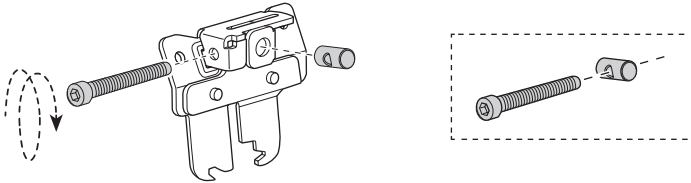

2

A

B

C

EN Only a few turns
DE Nur wenige Umdrehungen
FR Quelques tours uniquement
NL Slechts enkele slagen
IT Solo qualche giro
ES Sólo algunas vueltas
PT Noções básicas
SV Endast några varv
DK Kun nogle få omgange
NE Bare noen få omdreinger
FI Vain muutama kierros

ET Ainult mõni pööre
LV Tikai dažī apgriezieni
LT Tik keli pasukimai
PL Wystarczy kilka obrotów
RU Только несколько оборотов
UK Лише декілька обертів
BG Само няколко завъртания
CS Pouze několik otáček
SK Len niekoľko otáčok
SL Le nekaj obratov
HR/BIH Samo nekoliko okreta

RO Doar câteva rotiri
HU Csak néhány fordítás
EL Μόνο λίγες περιστροφές
TR Yalnızca birkaç tur

بعض دورات فقط **AR**
רק מספר סיבובים **HE**

ZH 仅几圈
JA 2～3回転のみ
KO 몇 번만 돌리면 됨
TH เพียงสองสามรอบ