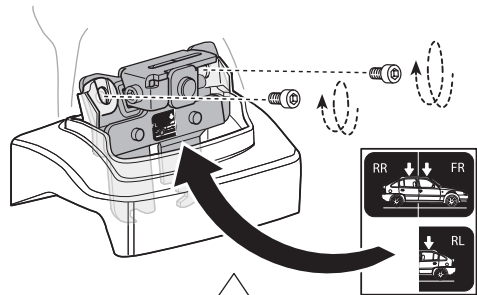

2

A

B

C

EN Only a few turns
DE Nur wenige Umdrehungen
FR Quelques tours uniquement
NL Slechts enkele slagen
IT Solo qualche giro
ES Sólo algunas vueltas
PT Noções básicas
SV Endast några varv
DK Kun nogle få omgange
NE Bare noen få omdreinger
FI Vain muutama kierros

ET Ainult mõni pööre
LV Tikai dažī apgriezieni
LT Tik keli pasukimai
PL Wystarczy kilka obrotów
RU Только несколько оборотов
UK Лише декілька обертів
BG Само няколко завъртания
CS Pouze několik otáček
SK Len niekoľko otáčok
SL Le nekaj obratov
HR/BIH Samo nekoliko okreta

RO Doar câteva rotiri
HU Csak néhány fordítás
EL Μόνο λίγες περιστροφές
TR Yalnızca birkaç tur

بعض دورات فقط **AR**
רק מספר סיבובים **HE**

ZH 仅几圈
JA 2～3回転のみ
KO 몇 번만 돌리면 됨
TH เพียงสองสามรอบ