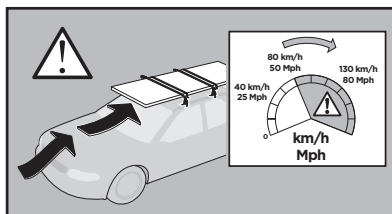

Thule XT Kit 3103

> Instructions

CHEVROLET Orlando, 5-dr MPV, 11-/*12-

*North America

This kit is only for vehicles with fixpoint mounting.

ISO 11154-E

183103

C.20130513
509-3103-02