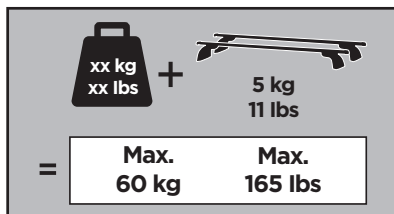

Thule XT Kit 3103

> Instructions

CHEVROLET Orlando, 5-dr MPV, 11-/*12-

*North America

This kit is only for vehicles with fixpoint mounting.

ISO 11154-E

183103

C.20130513
509-3103-02