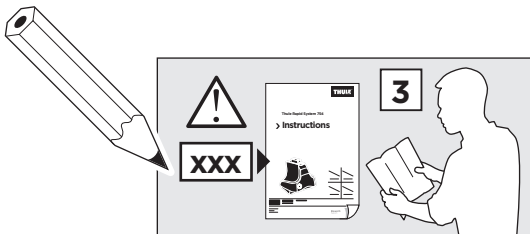

2

HONDA FR-V, 5-dr MPV, 04-09

HONDA Edix, 5-dr MPV, 04-09 (JPN)