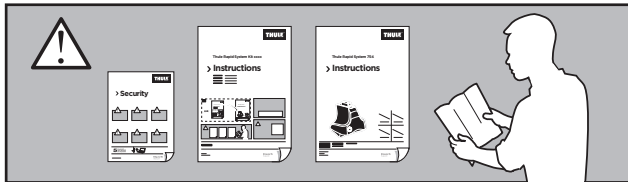

Thule Rapid System Kit 1381

> Instructions

HONDA FR-V, 5-dr MPV, 04-09

HONDA Edix, 5-dr MPV, 04-09 (JPN)

ISO 11154-E

141381

C.20160712
519-1381-02

Bring your life