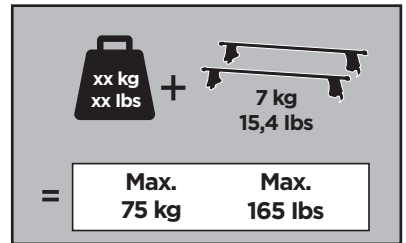

Thule Rapid System Kit 1381

> Instructions

HONDA FR-V, 5-dr MPV, 04-09

HONDA Edix, 5-dr MPV, 04-09 (JPN)

ISO 11154-E

141381

C.20160712
519-1381-02

Bring your life

thule.com