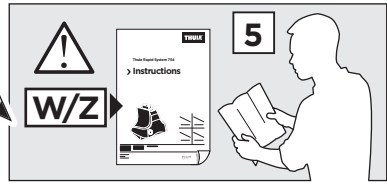

3

	W (mm)	Z (mm)	W (inch)	Z (inch)
HONDA FR-V, 5-dr MPV, 04-09	360	720	14 1/8	28 3/8
HONDA Edix, 5-dr MPV, 04-09 (JPN)	360	720	14 1/8	28 3/8