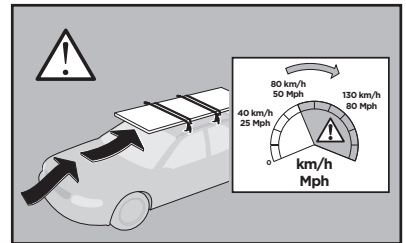

Thule Rapid System Kit 1381

> Instructions

HONDA FR-V, 5-dr MPV, 04-09

HONDA Edix, 5-dr MPV, 04-09 (JPN)

ISO 11154-E

141381

C.20160712
519-1381-02

Bring your life

thule.com