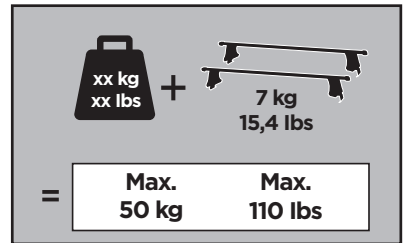

Thule Rapid System Kit 1353

> Instructions

TOYOTA Corolla Spacio III, 5-dr MPV, 04-08

TOYOTA Corolla Verso III, 5-dr MPV, 04-08

TOYOTA Verso, 5-dr MPV, 09-

ISO 11154-E

141353

C.20160323
519-1353-03

Bring your life

thule.com