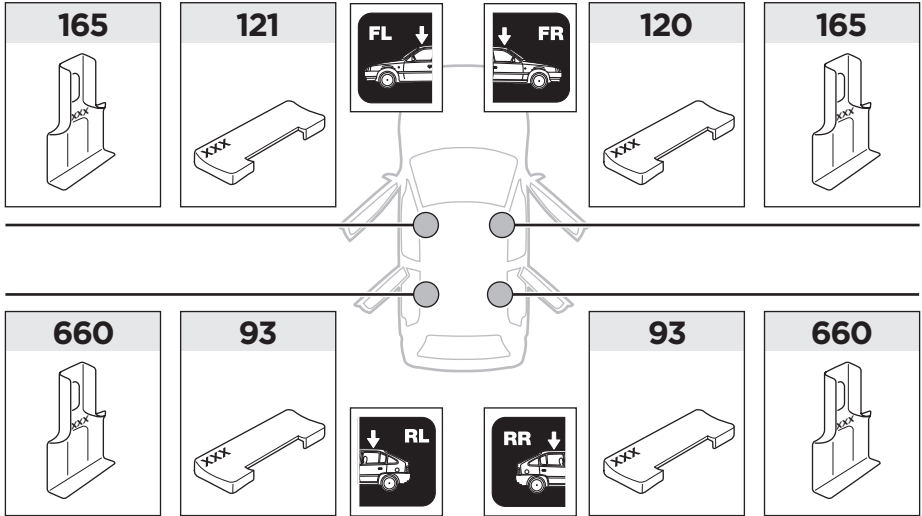

2

TOYOTA Corolla Spacio III, 5-dr MPV, 04-08

TOYOTA Corolla Verso III, 5-dr MPV, 04-08

TOYOTA Verso, 5-dr MPV, 09-