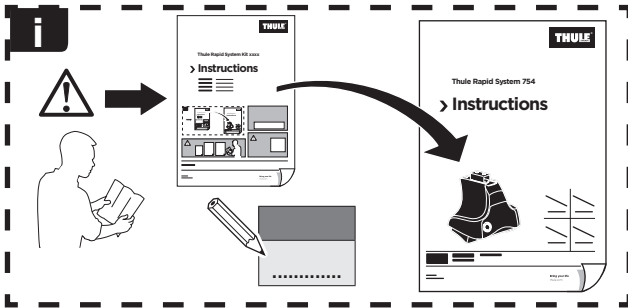

Thule Rapid System Kit 1353

> Instructions

TOYOTA Corolla Spacio III, 5-dr MPV, 04-08

TOYOTA Corolla Verso III, 5-dr MPV, 04-08

TOYOTA Verso, 5-dr MPV, 09-

ISO 11154-E

141353

C.20160323
519-1353-03