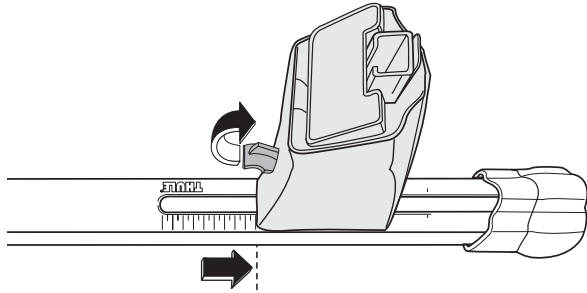

Kit 1127

Vehicle	Front	Rear
Honda Capa, 98-	35	33