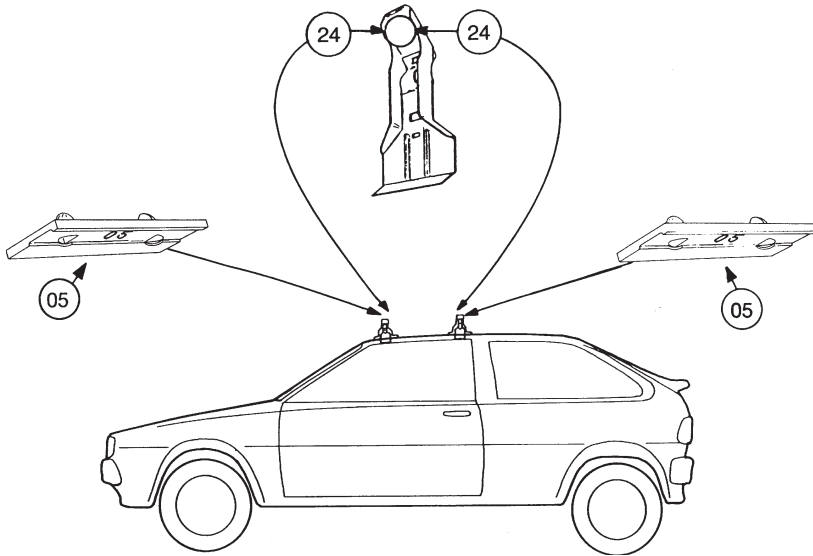

Thule System Kit 042

VW Scirocco, 83-

GB ATTENTION!

We recommend use of the THULE short roof line adaptor (SRA) part no. 1061-000-2. Designed exclusively for the THULE 1061 system to maximise carrying capacity and versatility by spreading the bars equally so that loads such as sailboards, bicycles and small craft can be secured easily. Ask your THULE dealer for more details.