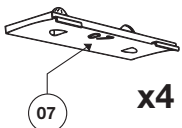

Thule System Kit 043

SUZUKI Swift 3-dr, 89-
SUZUKI GEO Metro 3-dr, 89-
SUBARU Justy 3-dr, 96-