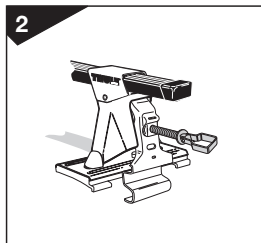

Thule System Kit 043

SUZUKI Swift 3-dr, 89-
SUZUKI GEO Metro 3-dr, 89-
SUBARU Justy 3-dr, 96-