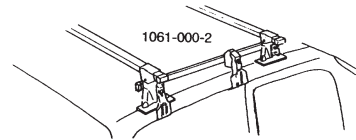

Thule System Kit 042

VW Scirocco, 83-

GB ATTENTION!

We recommend use of the THULE short roof line adaptor (SRA) part no. 1061-000-2. Designed exclusively for the THULE 1061 system to maximise carrying capacity and versatility by spreading the bars equally so that loads such as sailboards, bicycles and small craft can be secured easily. Ask your THULE dealer for more details.