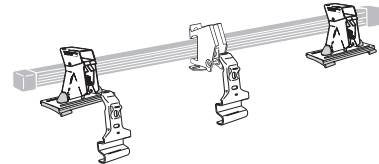

Thule System Kit 043

SUZUKI Swift 3-dr, 89-
SUZUKI GEO Metro 3-dr, 89-
SUBARU Justy 3-dr, 96-