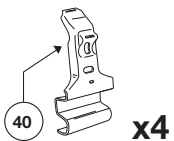

Thule System Kit 043

SUZUKI Swift 3-dr, 89-
SUZUKI GEO Metro 3-dr, 89-
SUBARU Justy 3-dr, 96-