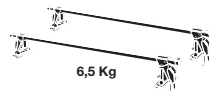

Thule System Kit 043

SUZUKI Swift 3-dr, 89-
SUZUKI GEO Metro 3-dr, 89-
SUBARU Justy 3-dr, 96-