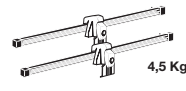

Thule System Kit 043

SUZUKI Swift 3-dr, 89-
SUZUKI GEO Metro 3-dr, 89-
SUBARU Justy 3-dr, 96-