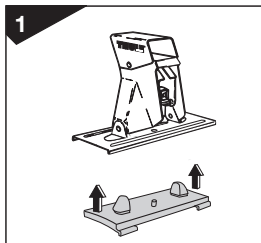

Thule System Kit 043

SUZUKI Swift 3-dr, 89-
SUZUKI GEO Metro 3-dr, 89-
SUBARU Justy 3-dr, 96-