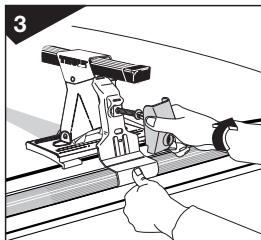

Thule System Kit 043

SUZUKI Swift 3-dr, 89-
SUZUKI GEO Metro 3-dr, 89-
SUBARU Justy 3-dr, 96-