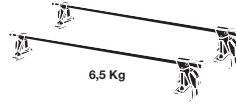

Thule System Kit 042

VW Scirocco, 83-

GB ATTENTION!

We recommend use of the THULE short roof line adaptor (SRA) part no. 1061-000-2. Designed exclusively for the THULE 1061 system to maximise carrying capacity and versatility by spreading the bars equally so that loads such as sailboards, bicycles and small craft can be secured easily. Ask your THULE dealer for more details.